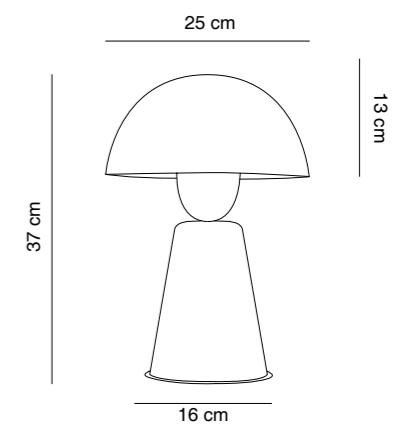

Star

Design by Cristian Cubiña

Pantalla metacrilato opal
Shade opal methacrylate

Estructura hierro pintado brillante
Structure iron painted gloss

Con regulador
With dimmer

Lámpara Led no incluida
Led lamp not included

2085/011 blanco *white*

2085/018 negro *black*

E27 LED

CE

Acabados / *Finishes*

Otros acabados disponibles bajo pedido
Other finishes available upon request

ALMA light
Barcelona